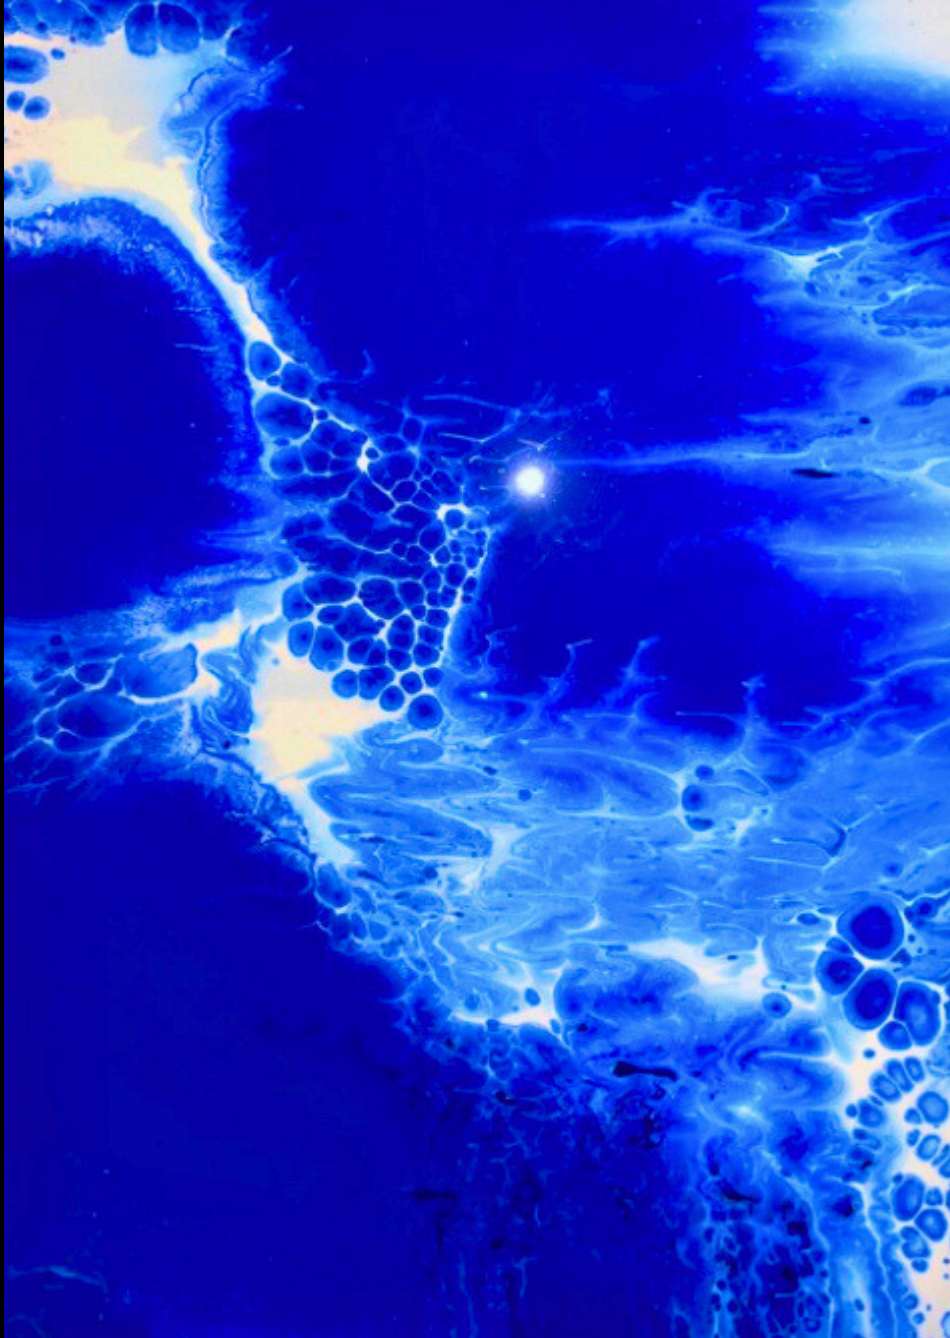

FEATURED ARTISTS

THE SKY IS YOUR LIMIT