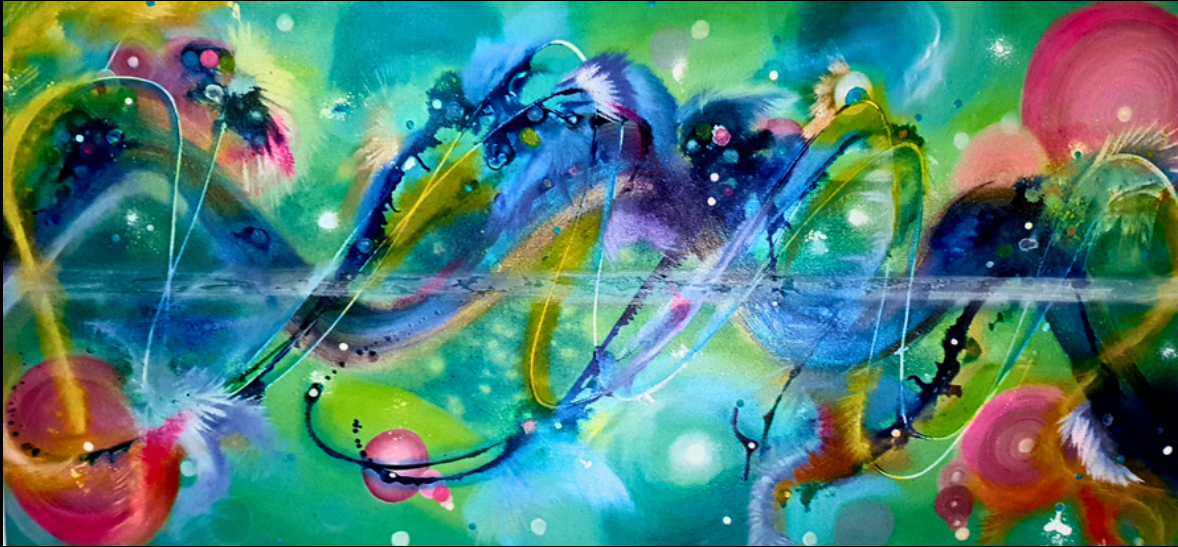

FEATURED ARTISTS

SEVEN

Artist : Michaela Antoinette
Materials : Acrylic, AR
technology, glows in the dark
Dimensions: 24" x 30"
Year Completed: 2017

Price \$ 7,000

This piece was a journey through my subconscious. As the painting revealed itself on the canvas, I began to see the volcano emerge and I added in the light bodies/suns and their halos. It evolved into a flowing primordial volcano with emerging suns/energy bodies along with the sun in the sky as the observer. The seven in this instance is higher creative forces watching over and guiding lower creative forces... (a recurring theme in 'The Infinity Collection ' part 1). Seven is known as a sacred number throughout ancient history across cultures and ages. The seven main chakras within the body... Whichever "seven" allegory resonates within you...apply it here. (The same eye in the sky was seen in the clouds over Kazakhstan. My mother saw a random news article online after I finished 'Seven'. They called it the 'eye of God'.)

FEATURED ARTISTS

BORN IN SINE

Artist : Michaela Antoinette

Materials : Acrylic, inks, Augmented Reality Technology, glows in the dark

Dimensions: 24" x 48"

Year Completed: 2018

Price \$ 10,000

The DNA helix, the sine wave, the movement of water, wind, sound and light = birth... life. A continuous wave of ups and downs...light and darkness. Bursts of excitement and moments of calm amongst the chaos. Our inner and outer Universe vibrating and clashing loudly. The middle line highlighted in white and glass gel beads represents the earth plane. We are part of the all moving as one.