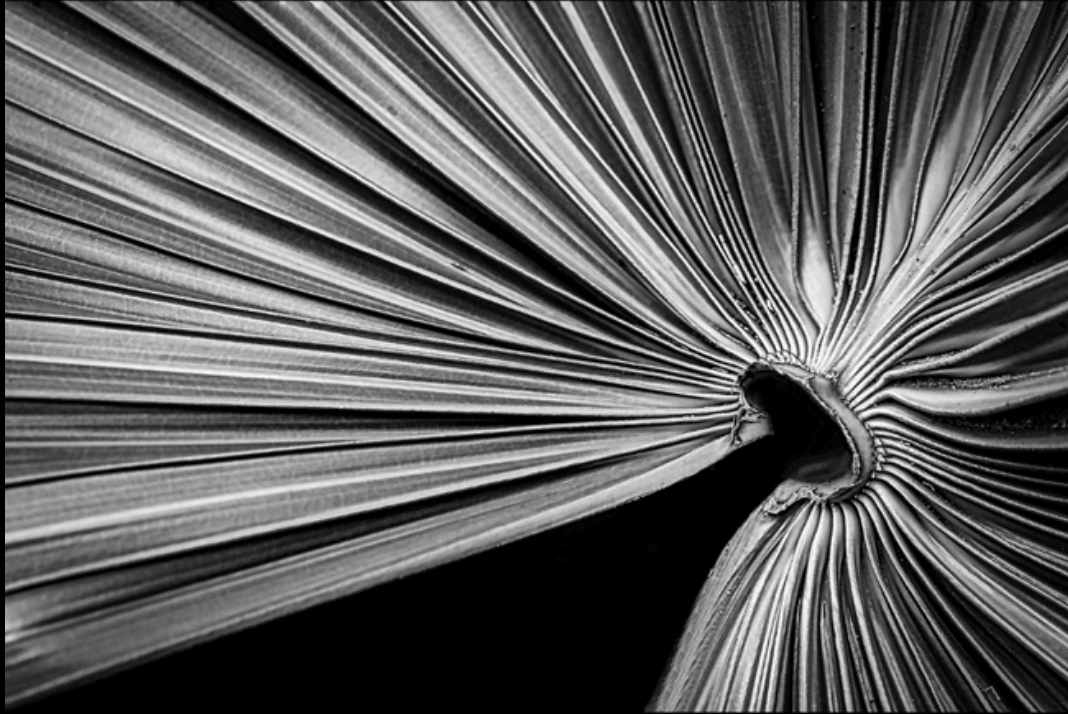

FEATURED ARTISTS

LAYERED SOULS 2

Artist : Dr. Dana Zhyon Selassie
Materials : Black and White Photography
Dimensions: 16" x 20" (Print with frame)
Year Completed: 2020

Price $450

From the series 'Layered Souls'